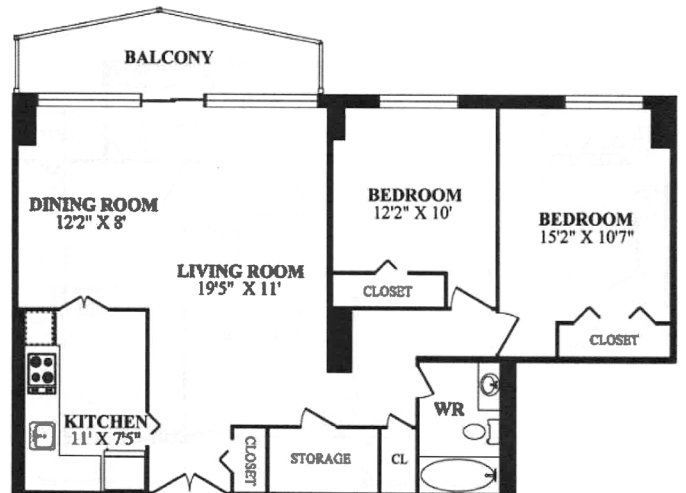

PARK WILLOW

2 BEDROOM UNIT #19
865 SQ.FT.

ACTUAL FLOOR COVERINGS MAY DIFFER FROM THOSE PRESENTED.
MEASUREMENTS HAVE NOT BEEN SITE VERIFIED
THEREFORE, SHOULD BE CONSIDERED APPROXIMATE.