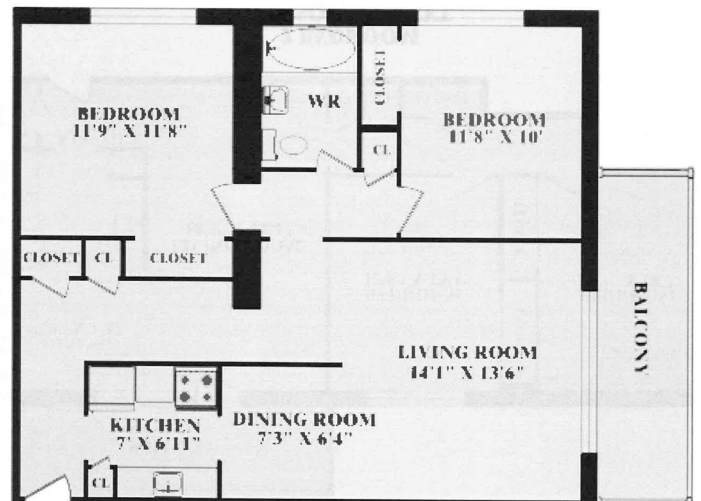

PARK WILLOW

2 BEDROOM UNIT #02
801 SQ.FT.

ACTUAL FLOOR COVERINGS MAY DIFFER FROM THOSE PRESENTED.
MEASUREMENTS HAVE NOT BEEN SITE VERIFIED
THEREFORE, SHOULD BE CONSIDERED APPROXIMATE.