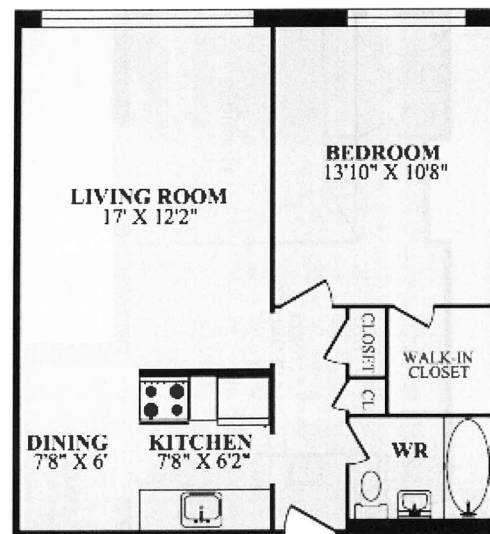

PARK WILLOW

1 BEDROOM UNIT #03
577 SQ.FT.

ACTUAL FLOOR COVERINGS MAY DIFFER FROM THOSE PRESENTED.
MEASUREMENTS HAVE NOT BEEN SITE VERIFIED
THEREFORE, SHOULD BE CONSIDERED APPROXIMATE.